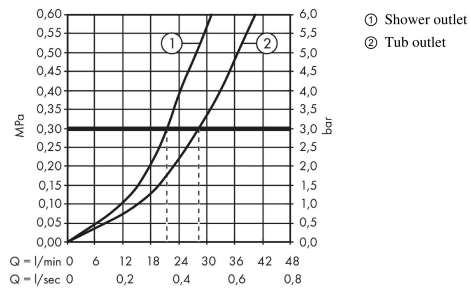

Finoris

Single lever bath mixer for concealed installation for iBox universal

Surfaces: **Matt White** Article Number: **76415700**

Description

product features

- 2 functions
- connection type: basic set
- flow rate upper outlet: 21 l/min
- flow rate lower outlet: 29 l/min
- maximum flow rate at 3 bar: 28 l/min
- flow rate for bath spout at 3 bar: 28 l/min
- flow rate of hand shower at 3 bar: 21 l/min
- min. operating pressure: 1 bar
- max. operating pressure: 10 bar
- ceramic cartridge
- temperature limitation adjustable
- diverter with automatic resetting
- with silencer

Design awards

reddot winner 2021

Product image

Scale drawing

Finoris
Single lever bath mixer for concealed installation for iBox universal
 Surfaces: **Matt White** Article Number: **76415700**

Flowchart

Finoris
Single lever bath mixer for concealed installation for iBox universal
 Surfaces: **Matt White** Article Number: **76415700**