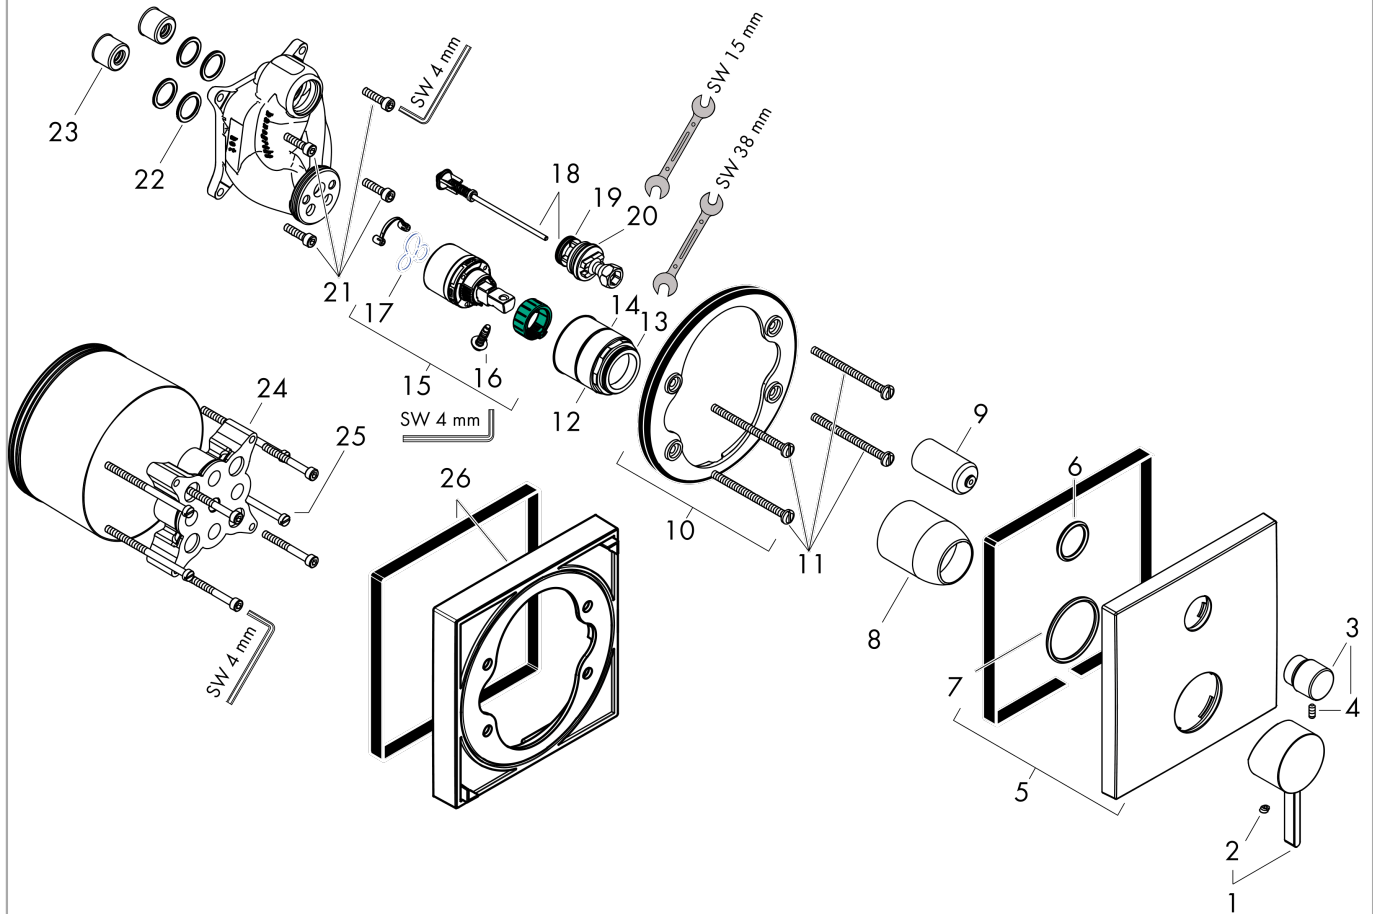

Finoris

Single lever bath mixer for concealed installation for iBox universal

Surfaces: **Matt White** Article Number: **76415700**

Description

product features

- 2 functions
- connection type: basic set
- flow rate upper outlet: 21 l/min
- flow rate lower outlet: 29 l/min
- maximum flow rate at 3 bar: 28 l/min
- flow rate for bath spout at 3 bar: 28 l/min
- flow rate of hand shower at 3 bar: 21 l/min
- min. operating pressure: 1 bar
- max. operating pressure: 10 bar
- ceramic cartridge
- temperature limitation adjustable
- diverter with automatic resetting
- with silencer

Design awards

reddot winner 2021

Product image

Scale drawing

Finoris
Single lever bath mixer for concealed installation for iBox universal
 Surfaces: **Matt White** Article Number: **76415700**

Flowchart

Finoris
Single lever bath mixer for concealed installation for iBox universal
 Surfaces: **Matt White** Article Number: **76415700**

Exploded Drawing

Year of production: >06/21

Finoris

Single lever bath mixer for concealed installation for iBox universal

Surfaces: **Matt White** Article Number: **76415700**

Spare part list

Year of production: >06/21

Pos.	Description	Article Number	Price	PU
1	handle	94298700	-	1
2	screw cover	96338000	-	1
3	diverter knob	98795700	-	1
4	hollow set screw M4x10	97667000	-	1
5	escutcheon 155 / 155 mm	94302700	-	1
6	O-ring 23x3	98142000	-	1
7	O-ring 43x3	98418000	-	1
8	sleeve	98790700	-	1
9	sleeve	98794700	-	1
10	nut	98796000	-	1
11	holder for escutcheon	98793000	-	1
12	set of fixing screws	96454000	-	1
13	O-ring 30x1,5	98433000	-	1
14	O-ring 39x1,5	98400000	-	1
15	cartridge, assy	92730000	-	1
16	locking screw for handle	95140000	-	1
17	seal	95008000	-	1
18	selector assy	95014000	-	1
19	O-ring 16x2,3	98207000	-	1
20	O-ring 20x2,5	92602000	-	1
21	set of screws	96525000	-	1
22	O-ring 16x2	98133000	-	1
23	noise reduction	94073000	-	1
24	extension 25 mm	13595000	-	1
25	set of fixing screws	97747000	-	1
26	extension 22 mm	13593700	-	1