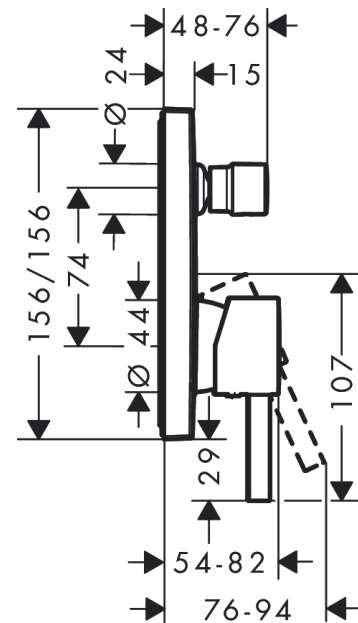

Finoris

Single lever bath mixer for concealed installation for iBox universal

Surfaces: **Matt White** Article Number: **76415700**

Description

product features

- 2 functions
- connection type: basic set
- flow rate upper outlet: 21 l/min
- flow rate lower outlet: 29 l/min
- maximum flow rate at 3 bar: 28 l/min
- flow rate for bath spout at 3 bar: 28 l/min
- flow rate of hand shower at 3 bar: 21 l/min
- min. operating pressure: 1 bar
- max. operating pressure: 10 bar
- ceramic cartridge
- temperature limitation adjustable
- diverter with automatic resetting
- with silencer

Design awards

reddot winner 2021

Product image

Scale drawing

Finoris
Single lever bath mixer for concealed installation for iBox universal
 Surfaces: **Matt White** Article Number: **76415700**

Flowchart

Finoris
Single lever bath mixer for concealed installation for iBox universal
 Surfaces: **Matt White** Article Number: **76415700**

Exploded Drawing

Year of production: >06/21

Finoris

Single lever bath mixer for concealed installation for iBox universal

Surfaces: **Matt White** Article Number: **76415700**

Spare part list

Year of production: >06/21

Pos.	Description	Article Number	Price	PU
1	handle	94298700	-	1
2	screw cover	96338000	-	1
3	diverter knob	98795700	-	1
4	hollow set screw M4x10	97667000	-	1
5	escutcheon 155 / 155 mm	94302700	-	1
6	O-ring 23x3	98142000	-	1
7	O-ring 43x3	98418000	-	1
8	sleeve	98790700	-	1
9	sleeve	98794700	-	1
10	nut	98796000	-	1
11	holder for escutcheon	98793000	-	1
12	set of fixing screws	96454000	-	1
13	O-ring 30x1,5	98433000	-	1
14	O-ring 39x1,5	98400000	-	1
15	cartridge, assy	92730000	-	1
16	locking screw for handle	95140000	-	1
17	seal	95008000	-	1
18	selector assy	95014000	-	1
19	O-ring 16x2,3	98207000	-	1
20	O-ring 20x2,5	92602000	-	1
21	set of screws	96525000	-	1
22	O-ring 16x2	98133000	-	1
23	noise reduction	94073000	-	1
24	extension 25 mm	13595000	-	1
25	set of fixing screws	97747000	-	1
26	extension 22 mm	13593700	-	1